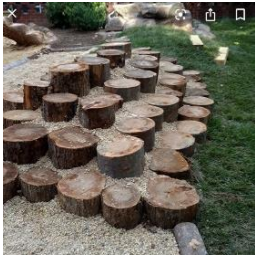

Stage and Orchestra